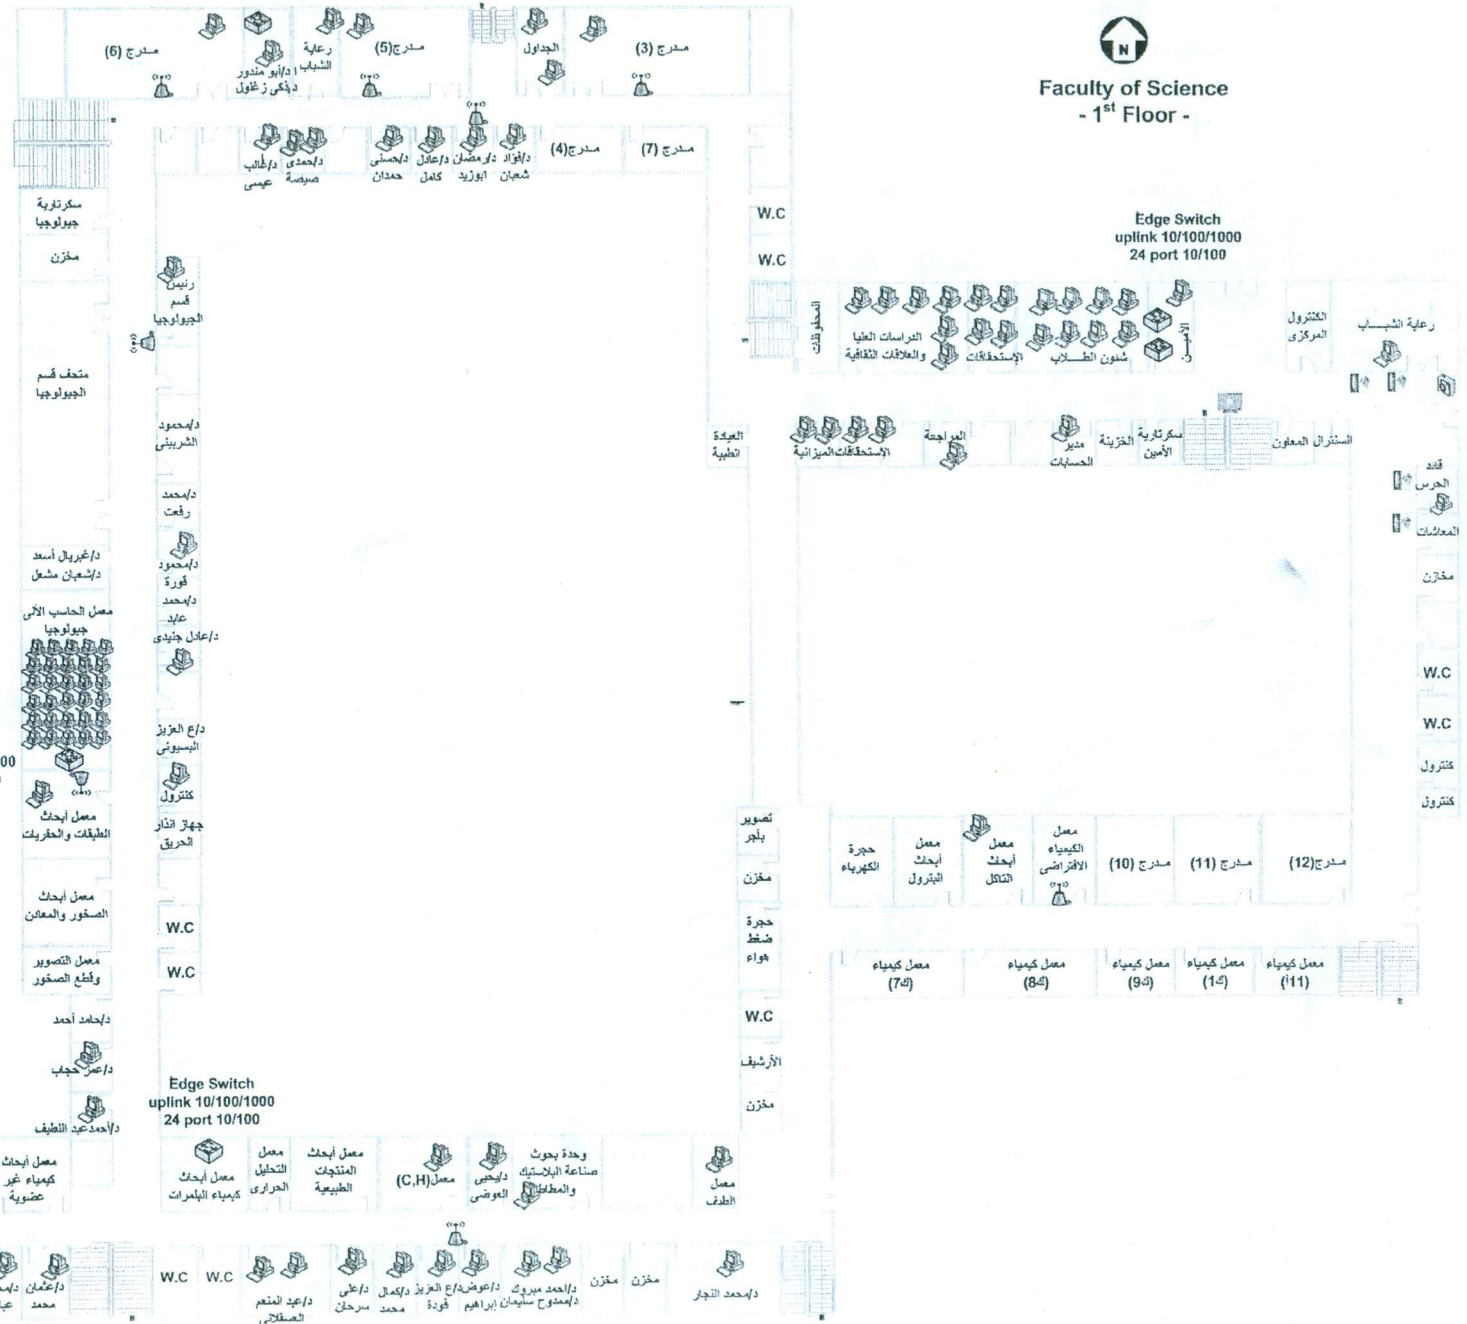

24 port 10/100

Faculty of Science - 1st Floor -

مخزن مخزن مخزن

Faculty of Science
- 2nd Floor -